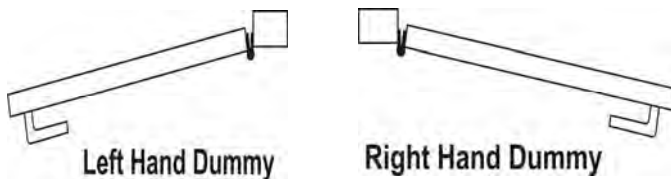

Available in SC, CP

Product Code	Description	RRP ex GST	RRP inc GST
10033	Orion Passage Round Rose	$60.27	$66.30
10133	Orion Passage Square Rose	$84.45	$92.90
10333	Orion Privacy Round Rose	$89.82	$98.80
10433	Orion Privacy Square Rose	$98.91	$108.80
10633	Orion Dummy LH Round Rose (Inc dummy adapter)	$39.23	$43.15
10733	Orion Dummy LH Square Rose (Inc dummy adapter)	$51.32	$56.45
10933	Orion Dummy RH Round Rose (Inc dummy adapter)	$39.23	$43.15
11033	Orion Dummy RH Square Rose (Inc dummy adapter)	$51.32	$56.45
99100	Dummy Adapter 60mm	$9.09	$10.00
13032	Rosette Cover ring Square - Passage	$24.18	$26.60 pr
13034	Rosette Cover ring Square - Privacy	$24.18	$26.60 pr
13014	Rosette Cover ring Round - Privacy	$15.09	$16.60 pr
35101	Privacy Latch Assembly 60mm	$14.45	$15.90
13040	60mm Adapter Rings	$10.00	$11.00 pr

When ordering Trustlock levers as Dummies, Handing is required
Simply stand on the side of the door where the lever is fitted
If the lever is on the Left side of the door then you require a Left Hand Dummy
If the lever is on the Right side of the door then you require a Right Hand Dummy