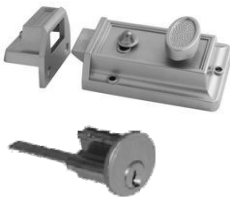

Night Latch

34001	Night Latch Inc Zinc Alloy Cyl C4 Keyway	$24.73	$27.20

39900	Special Keying (per barrel) - Including keying alike	$13.64	$15.00
39901	Additional Keys Cut	$6.36	$7.00