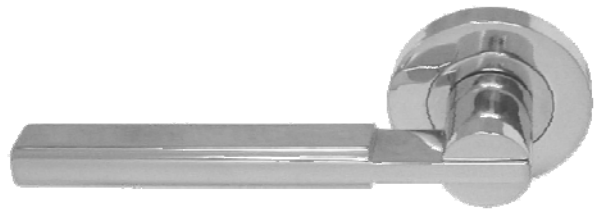

### Elise

- \* Latch not included. (except for Privacy)
- \* Supplied standard with Round screw on cover rings
- \* Suitable for for most European And Australian Locks
- \* Interchangeable passage & privacy outer rings
- \* Privacy Conversion kits available, no handing required
- \* 53mm rosette suits 28mm hole (60mm Adapter rings available to suit 50mm hole)