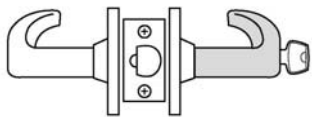

Storeroom

Latchbolt by inside lever or key outside. Outside lever rigid at all times.