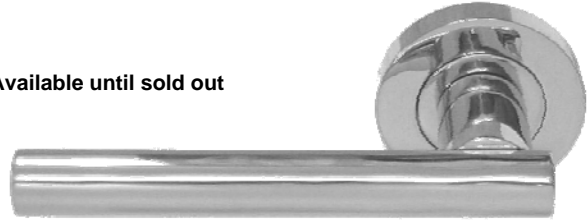

Designer Lever Range

Lina

Discontinued Stock. Available until sold out

- Latch not included. (except for Privacy)
- Supplied standard with Round screw on cover rings
- Suitable for for most European And Australian Locks
- Interchangeable passage & privacy outer rings
- Privacy Conversion kits available, no handing required
- 53mm rosette suits 28mm hole (60mm Adapter rings available to suit 50mm hole)