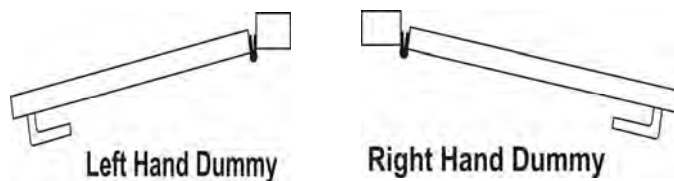

Available in SC, CP

Product Code	Description	RRP ex GST	RRP inc GST
10009	Cynthia Passage Round Rose	$56.64	$62.30
10109	Cynthia Passage Square Rose	$80.82	$88.90
10309	Cynthia Privacy Round Rose	$86.18	$94.80
10409	Cynthia Privacy Square Rose	$95.27	$104.80
10609	Cynthia Dummy LH Round Rose (Inc dummy adapter)	$37.41	$41.15
10709	Cynthia Dummy LH Square Rose (Inc dummy adapter)	$49.50	$54.45
10909	Cynthia Dummy RH Round Rose (Inc dummy adapter)	$37.41	$41.15
11009	Cynthia Dummy RH Square Rose (Inc dummy adapter)	$49.50	$54.45
99100	Dummy Adapter 60mm	$9.09	$10.00
13032	Rosette Cover ring Square - Passage	$24.18	$26.60 pr
13034	Rosette Cover ring Square - Privacy	$24.18	$26.60 pr
13014	Rosette Cover ring Round - Privacy	$15.09	$16.60 pr
35101	Privacy Latch Assembly 60mm	$14.45	$15.90
13040	60mm Adapter Rings	$10.00	$11.00 pr

When ordering Trustlock levers as Dummies, Handing is required
Simply stand on the side of the door where the lever is fitted
If the lever is on the Left side of the door then you require a Left Hand Dummy
If the lever is on the Right side of the door then you require a Right Hand Dummy