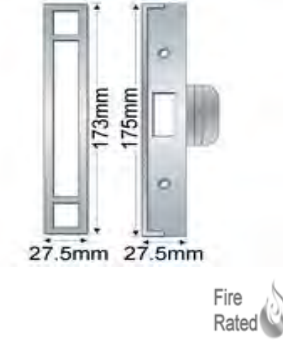

Commercial Mortice Locks

Available in SC,CP,PB

Rebate Kit Latching

Fire
Rated

Product Code	Description	RRP ex GST	RRP inc GST

33402 Kaba MA840 Rebate Kit Latching

$90.00

$99.00

Rebate Kit to suit Mortice Lock Latching Door