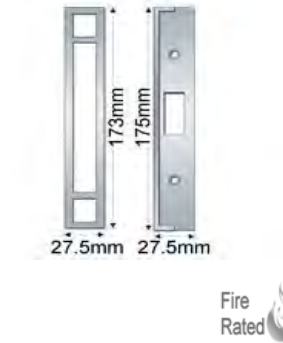

Rebate Kit Deadbolt

Fire
Rated

33401 Kaba MA841 Rebate Kit Deadbolt

$90.00

$99.00

Rebate Kit to suit Mortice Lock Deadbolt or Sliding Door