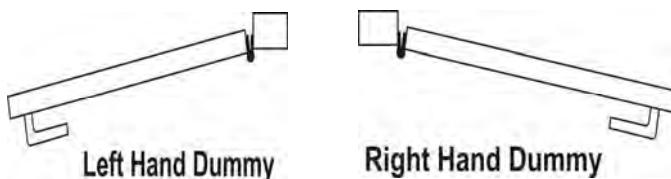

Product Code	Description	RRP ex GST	RRP inc GST
10017	Kira Passage Round Rose	$48.76	$53.64
10117	Kira Passage Square Rose	$72.95	$80.25
10317	Kira Privacy Round Rose	$78.31	$86.14
10417	Kira Privacy Square Rose	$87.40	$96.14
10617	Kira Dummy LH Round Rose (Inc dummy adapter)	$33.47	$36.82
10717	Kira Dummy LH Square Rose (Inc dummy adapter)	$45.56	$50.12
10917	Kira Dummy RH Round Rose (Inc dummy adapter)	$33.47	$36.82
11017	Kira Dummy RH Square Rose (Inc dummy adapter)	$45.56	$50.12
99100	Dummy Adapter 60mm	$9.09	$10.00
13032	Rosette Cover ring Square - Passage	$24.18	$26.60 pr
13034	Rosette Cover ring Square - Privacy	$24.18	$26.60 pr
13014	Rosette Cover ring Round - Privacy	$15.09	$16.60 pr
35101	Privacy Latch Assembly 60mm	$14.45	$15.90
13040	60mm Adapter Rings	$10.00	$11.00 pr

When ordering Trustlock levers as Dummies, Handing is required
Simply stand on the side of the door where the lever is fitted
If the lever is on the Left side of the door then you require a Left Hand Dummy
If the lever is on the Right side of the door then you require a Right Hand Dummy