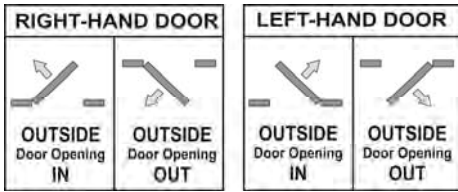

Commercial Mortice Locks

Available in SC,CP,PVD

Note: Case does not need to be opened at any time to change function OR handing of these locks