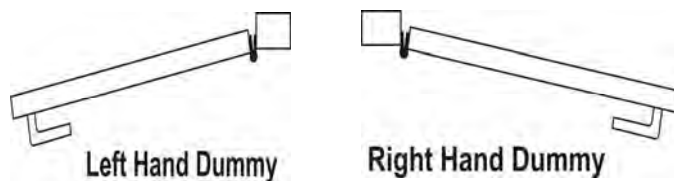

Available in SC, CP

Product Code	Description	RRP ex GST	RRP inc GST
10011	Madison Passage Round Rose	$42.27	$46.50
10111	Madison Passage Square Rose	$66.45	$73.10
10311	Madison Privacy Round Rose	$71.82	$79.00
10411	Madison Privacy Square Rose	$80.91	$89.00
10611	Madison Dummy LH Round Rose (Inc dummy adapter)	$30.23	$33.25
10711	Madison Dummy LH Square Rose (Inc dummy adapter)	$42.32	$46.55
10911	Madison Dummy RH Round Rose (Inc dummy adapter)	$30.23	$33.25
11011	Madison Dummy RH Square Rose (Inc dummy adapter)	$42.32	$46.55
99100	Dummy Adapter 60mm	$9.09	$10.00
13032	Rosette Cover ring Square - Passage	$24.18	$26.60 pr
13034	Rosette Cover ring Square - Privacy	$24.18	$26.60 pr
13014	Rosette Cover ring Round - Privacy	$15.09	$16.60 pr
35101	Privacy Latch Assembly 60mm	$14.45	$15.90
13040	60mm Adapter Rings	$10.00	$11.00 pr

When ordering Trustlock levers as Dummies, Handing is required
Simply stand on the side of the door where the lever is fitted
If the lever is on the Left side of the door then you require a Left Hand Dummy
If the lever is on the Right side of the door then you require a Right Hand Dummy