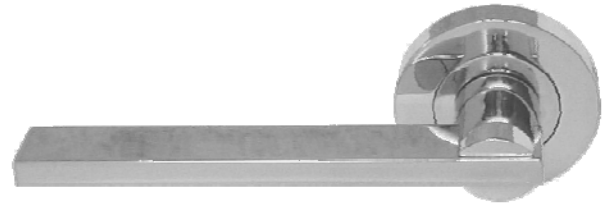

Designer Lever Range

Elena

- Latch not included. (except for Privacy)
- Supplied standard with Round screw on cover rings
- Suitable for for most European And Australian Locks
- Interchangeable passage & privacy outer rings
- Privacy Conversion kits available, no handing required
- 53mm rosette suits 28mm hole (60mm Adapter rings available to suit 50mm hole)

Available in SC, CP

Product Code	Description	RRP ex GST	RRP inc GST
10050	Elena Passage Round Rose	$70.27	$77.30
10150	Elena Passage Square Rose	$94.45	$103.90
10350	Elena Privacy Round Rose	$99.82	$109.80
10450	Elena Privacy Square Rose	$108.91	$119.80
10650	Elena Dummy LH Round Rose (Inc dummy adapter)	$44.23	$48.65
10750	Elena Dummy LH Square Rose (Inc dummy adapter)	$56.32	$61.95
10950	Elena Dummy RH Round Rose (Inc dummy adapter)	$44.23	$48.65
11050	Elena Dummy RH Square Rose (Inc dummy adapter)	$56.32	$61.95
99100	Dummy Adapter 60mm	$9.09	$10.00
13032	Rosette Cover ring Square - Passage	$24.18	$26.60 pr
13034	Rosette Cover ring Square - Privacy	$24.18	$26.60 pr
13014	Rosette Cover ring Round - Privacy	$15.09	$16.60 pr
35101	Privacy Latch Assembly 60mm	$14.45	$15.90
13040	60mm Adapter Rings	$10.00	$11.00 pr

When ordering Trustlock levers as Dummies, Handing is required
Simply stand on the side of the door where the lever is fitted
If the lever is on the Left side of the door then you require a Left Hand Dummy
If the lever is on the Right side of the door then you require a Right Hand Dummy