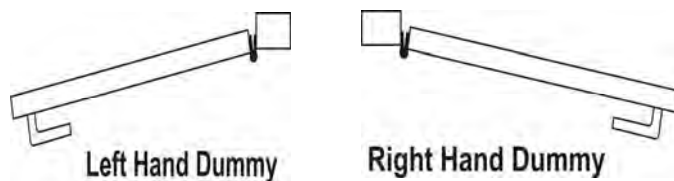

Available in SC, CP

Product Code	Description	RRP ex GST	RRP inc GST
10035	Kimberly Passage Round Rose	$63.82	$70.20
10135	Kimberly Passage Square Rose	$88.00	$96.80
10335	Kimberly Privacy Round Rose	$93.36	$102.70
10435	Kimberly Privacy Square Rose	$102.45	$112.70
10635	Kimberly Dummy LH Round Rose (Inc dummy adapter)	$41.00	$45.10
10735	Kimberly Dummy LH Square Rose (Inc dummy adapter)	$53.09	$58.40
10935	Kimberly Dummy RH Round Rose (Inc dummy adapter)	$41.00	$45.10
11035	Kimberly Dummy RH Square Rose (Inc dummy adapter)	$53.09	$58.40
99100	Dummy Adapter 60mm	$9.09	$10.00
13032	Rosette Cover ring Square - Passage	$24.18	$26.60 pr
13034	Rosette Cover ring Square - Privacy	$24.18	$26.60 pr
13014	Rosette Cover ring Round - Privacy	$15.09	$16.60 pr
35101	Privacy Latch Assembly 60mm	$14.45	$15.90
13040	60mm Adapter Rings	$10.00	$11.00 pr

When ordering Trustlock levers as Dummies, Handing is required
Simply stand on the side of the door where the lever is fitted
If the lever is on the Left side of the door then you require a Left Hand Dummy
If the lever is on the Right side of the door then you require a Right Hand Dummy