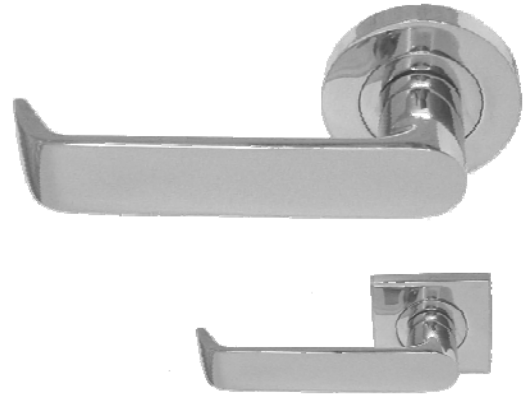

Designer Lever Range

Jackson