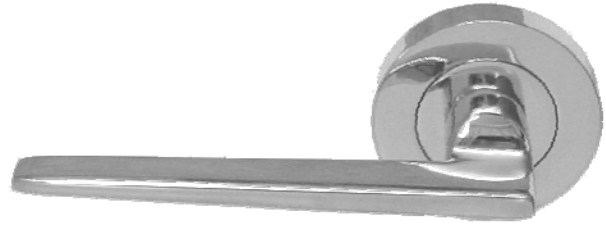

Designer Lever Range

Madison

- Latch not included. (except for Privacy)
- Supplied standard with Round screw on cover rings
- Suitable for for most European And Australian Locks
- Interchangeable passage & privacy outer rings
- Privacy Conversion kits available, no handing required
- 53mm rosette suits 28mm hole (60mm Adapter rings available to suit 50mm hole)